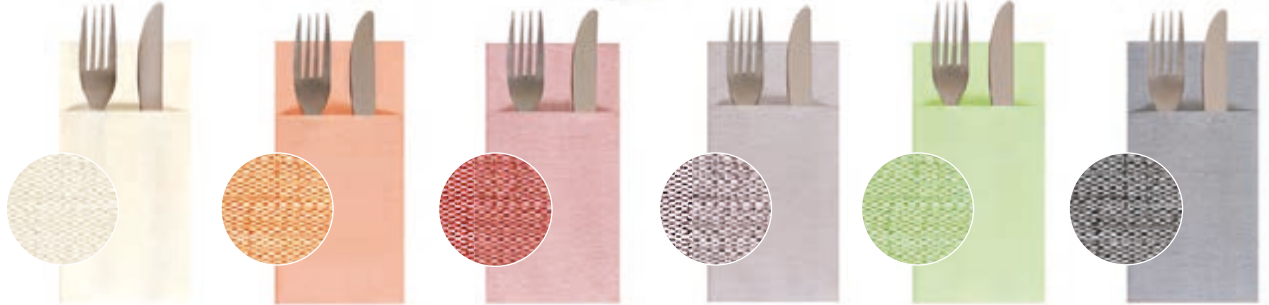

**“Dry cotton”
Servilletas canguro
Guardanapos kanguru
Napkins kangaroo**

Dry tissue / Airlaid - 55 g/m²

Cangurito
33 x 40 cm
PACK: 50 U
CARTON / MINIM:
700 U

Canguro
40 x 40 cm
PACK: 50 U
CARTON / MINIM:
700 U

Marfil
Marfim
Ivory

Mandarina
Tangerina
Tangerine

Burdeos
Bordeaux
Burgundy

Chocolate

Kiwi

Grafito
Grafite
Graphite

Cangurito 33 x 40 cm	• 213.48 115,00€/1.000 U	• 213.49 115,00€/1.000 U	• 213.50 115,00€/1.000 U	• 213.52 115,00€/1.000 U	• 213.53 115,00€/1.000 U	• 213.54 115,00€/1.000 U
Canguro 40 x 40 cm	• 228.10 125,00€/1.000 U	• 182.14 125,00€/1.000 U	• 228.11 125,00€/1.000 U	• 228.12 125,00€/1.000 U	• 228.13 125,00€/1.000 U	• 182.10 125,00€/1.000 U