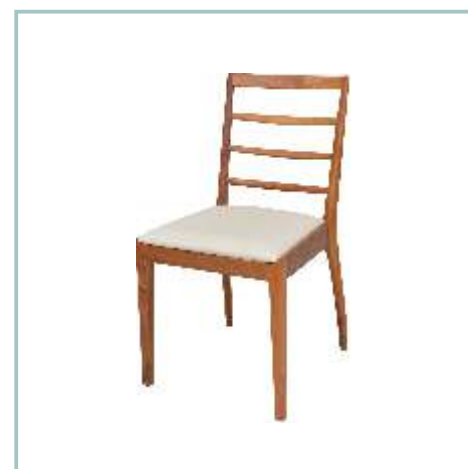

Ref: 5872 - 150 Ø

TEKA

Silla Navi
Ref: 5877 - 48x53x98

Sillón Navi
Ref: 5878 - 53x53x98

Silla Danish
Ref: 5879 - 48x55x81

Sillón Danish
Ref: 5880 60x55x81

Silla Alton
Ref: 5881 - 44x46x83

Simple
Ref: 5805