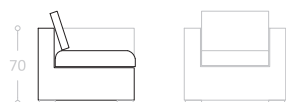

CLUB

Dimensiones

S1P CLUB
Sofá 1 Plaza

S2P CLUB
Sofá 2 Plazas

S1P CLUB

S2P CLUB

SC
Seatech-Class

902 €