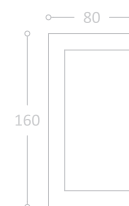

SEVILLA

Dimensiones

S1P SEVILLA
Sofá 1 Plaza

S2P CLUB
Sofá 2 Plazas

S1P SEVILLA

S2P SEVILLA

SC
Seatech-Class

807 €